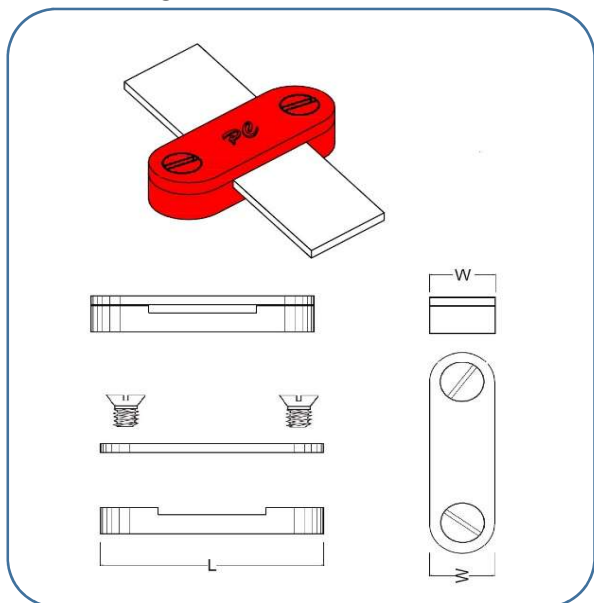

Heavy Duty Tape Clip (DJC)

Application:

Petunia tape clips hold the flat conductor flush to the surface.

Structure Outline:

Specification:

They fix with using countersunk woodscrews and wall plugs.

Ord. Code	Tape Size (mm)	Dimension L x W x H (mm)	Box. Qty	Weight (Kg)
DJC 25x3	25x3	57x20x10	20	0.06
DJC 30x3	30x3	60x20x10	20	0.08
DJC 30x5	30x5	60x20x12	20	0.09
DJC 50x5	50x5	80x20x12	20	0.10
DJC 50x8	50x8	80x20x15	20	0.14
DJC 60x5	60x5	90x20x12	20	0.15

These Metallic Tape Clip are from commercial brass.

Titel:		Document No.:					
Heavy Duty Tape Clip (DJC)		Rev.:	0	Issued For Approval	97/10/20	K. J.	M.R.Hedayati
		Page:	1/2	Description	Date	Prepared	Checked